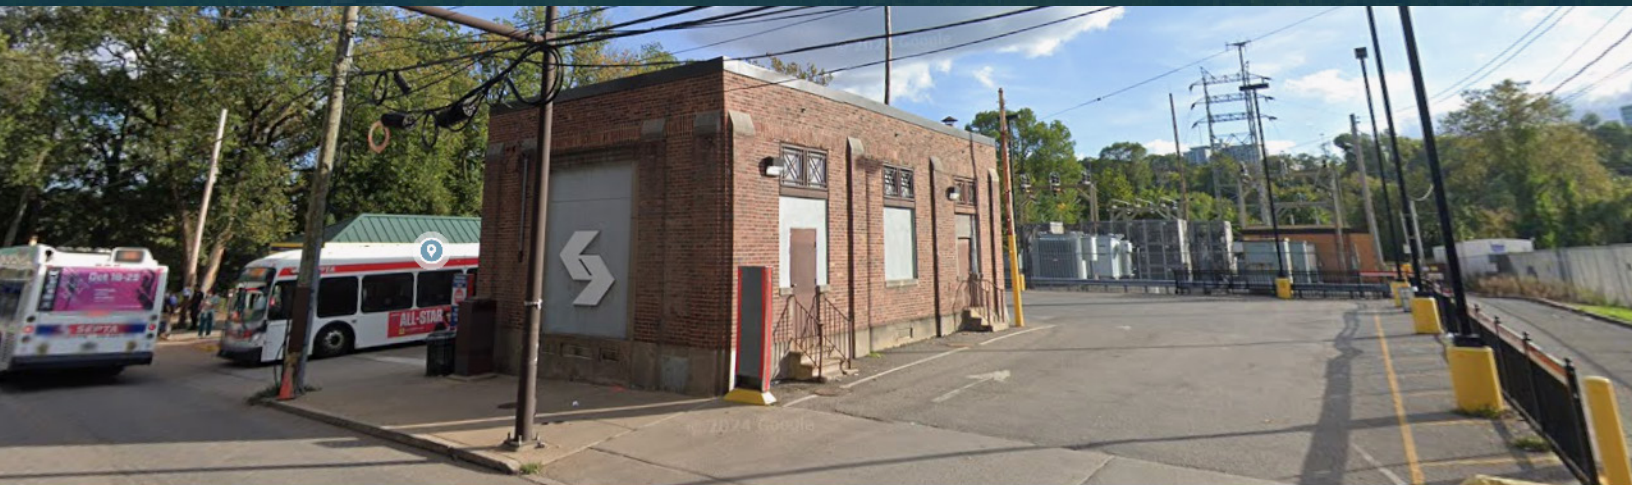

PUBLIC MEETING

Wednesday, November 6, 2024
6:00 - 8:00 PM

for the proposed

Wissahickon Gateway Trailhead

at the soon-to-be-replaced SEPTA Bus Transfer Station site on
Ridge Avenue near Kelly Drive

Join us in person at the:
Venice Island PAC Auditorium
7 Lock Street
Philadelphia, PA 19127